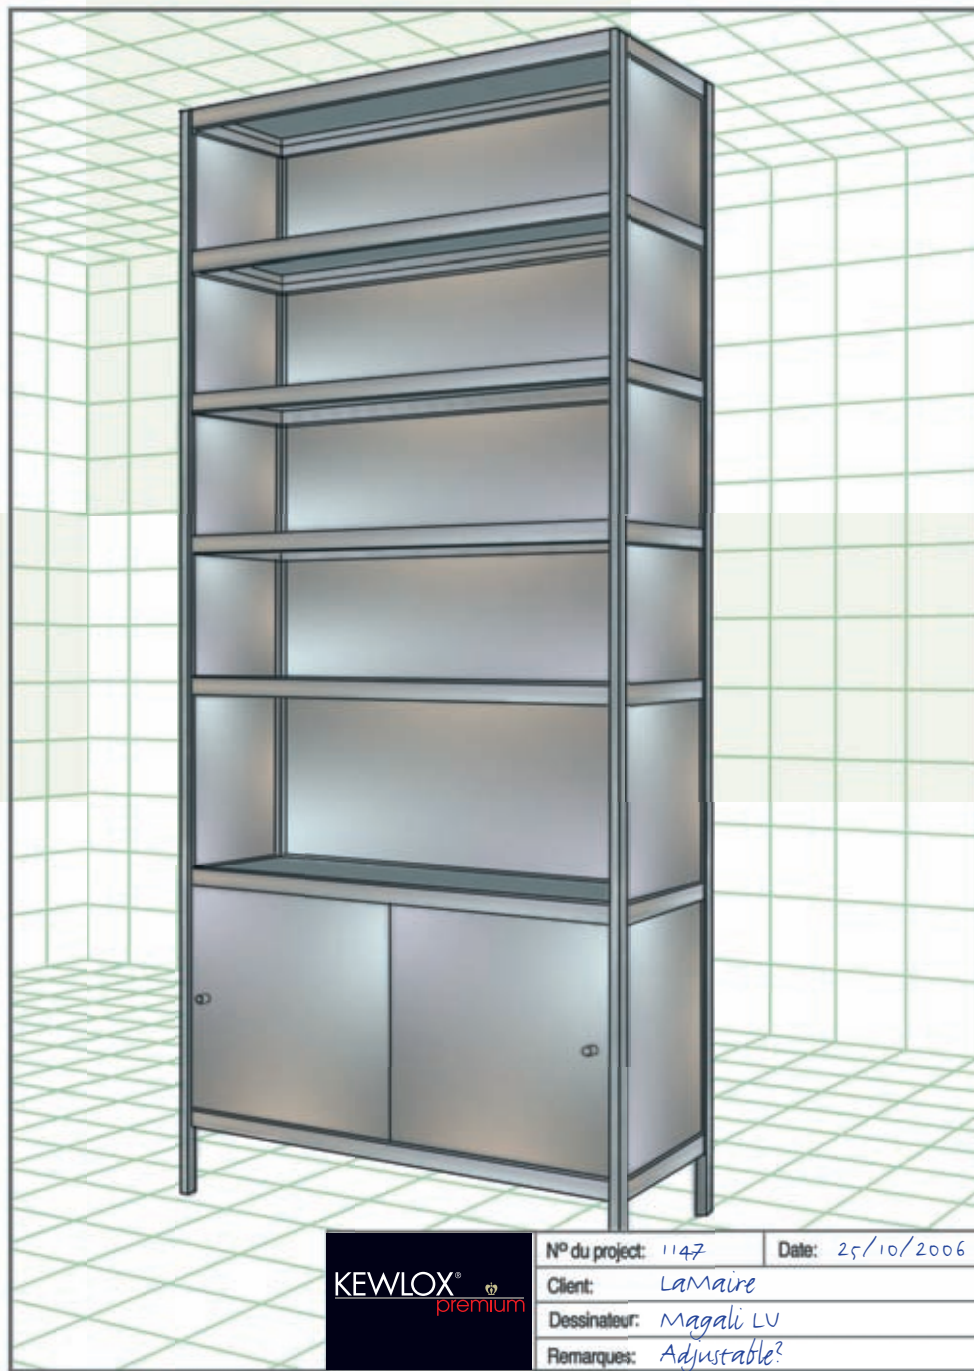

Total  
"

No. of books  
on shelf  
140 mm

The width of  
fig. is 500 mm  
and having a gap  
all 80 mm they  
can hold a group  
up from if you  
want to.

370 mm

470 mm

Signature  
Date

**KEWLOX**<sup>®</sup>  
premium